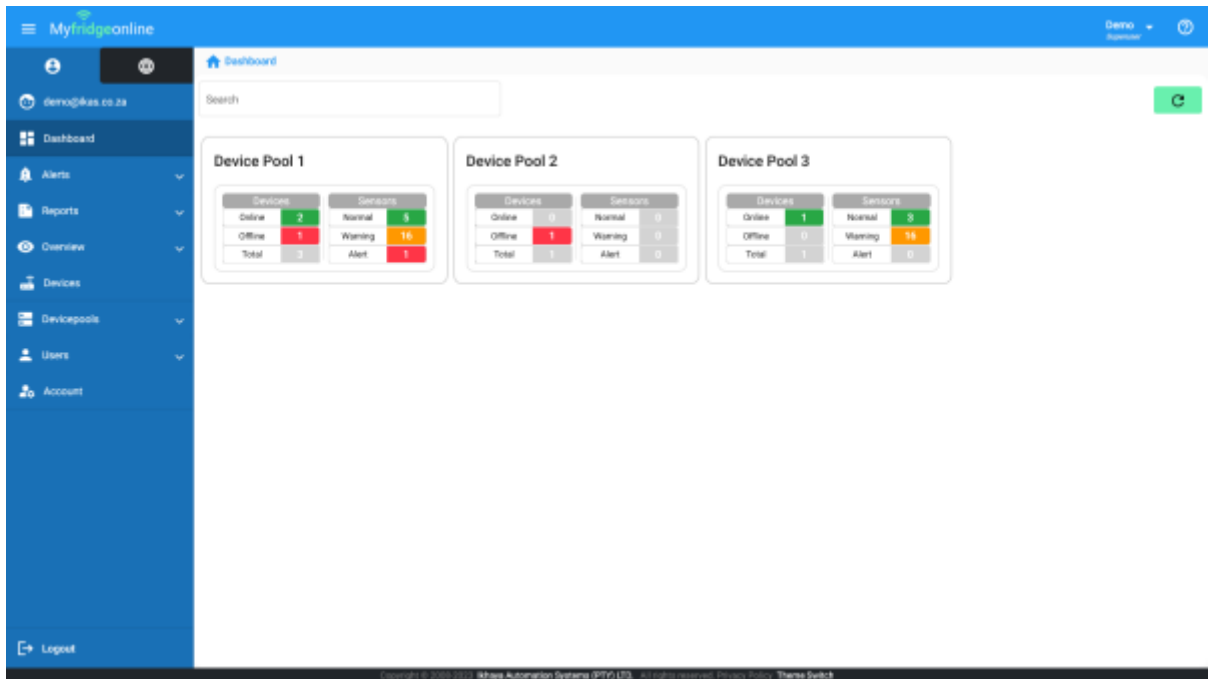

Sensor Dashboard

Navigation

The Sensor Dashboard can be accessed from the side navigation bar by clicking on 'Dashboard'. This is also the first page seen when logging into the website.

Overview

On the Sensor Dashboard page, information about your device pools, devices and sensors are displayed. You can view the overall status of devices and sensors within a device pool.

Viewing A Device Pool

Clicking on a device pool will route you to the [Devicepool View](#) page. Clicking on 'Online', 'Offline', 'Normal' or 'Warning' will also set the filter on the page automatically to match your selection.