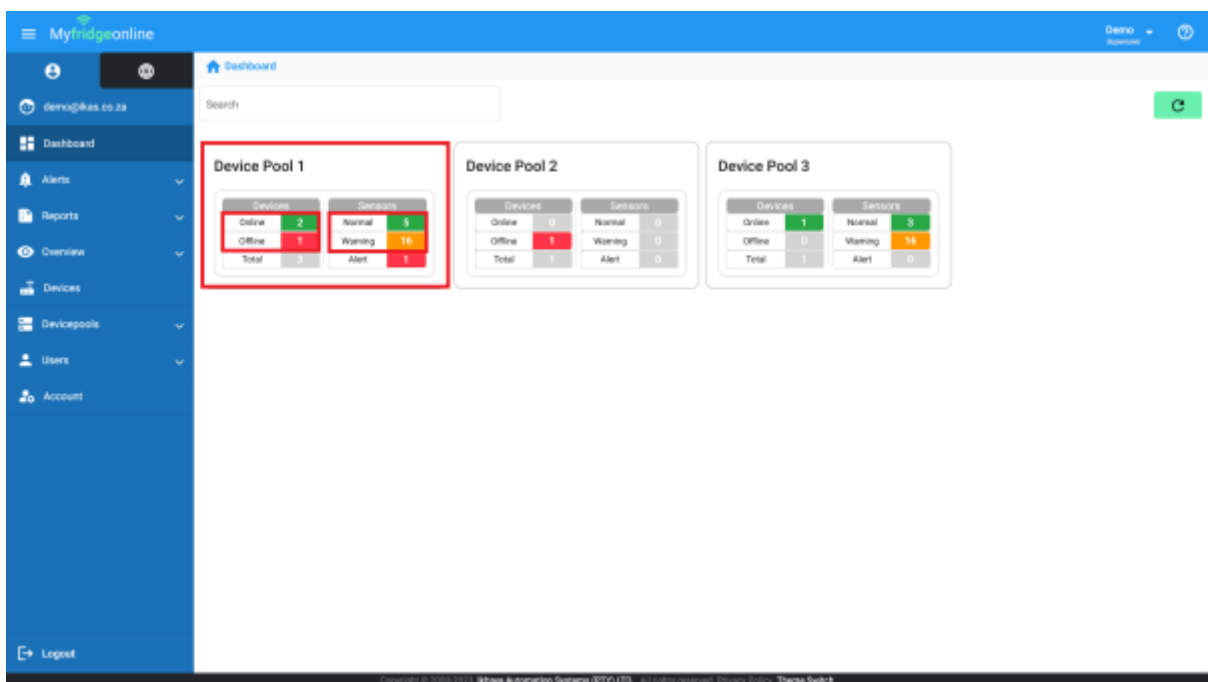

Sensor Dashboard

Navigation

The Sensor Dashboard can be accessed from the side navigation bar by clicking on 'Dashboard'. This is also the first page seen when logging into the website.

Overview

On the Sensor Dashboard page, information about your device pools, devices and sensors are displayed. You can view the overall status of devices and sensors within a device pool.

Viewing A Device Pool

Clicking on a device pool will route you to the [Devicepool View](#) page. Clicking on 'Online', 'Offline', 'Normal' or 'Warning' will also set the filter on the page automatically to match your selection.